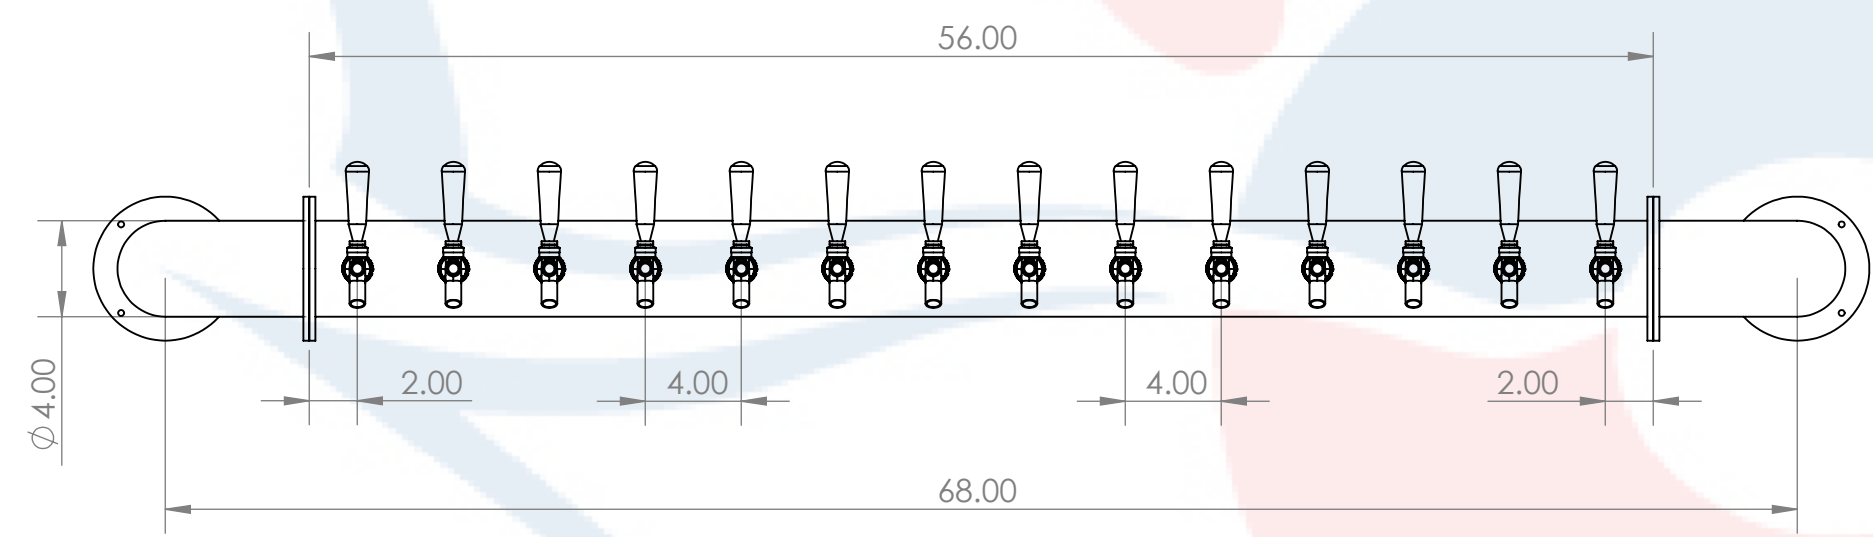

A B C D E F G H I J K L M N O P Q R S T U V W X

15
14
13
12
11
10
9
8
7
6
5
4
3
2
1

15
14
13
12
11
10
9
8
7
6
5
4
3
2
1

Isometric View
(For reference purpose only)

304SS tube connected to CBS NSF Flexible Total Barrier Tubing to 15lbs of Restriction

DETAIL A
SCALE 1 : 3

Name		Date	Title:	
Drawn by:	Canadian Beverage Supply Inc.	11/21/2022	14 Tap Lions Gate WM Tower	
Approved by:	VP Sales		Part Number:	Revision:
Material:	304 SS	Finish:	Polished SS	BB102645-14SSCK
Unless otherwise mentioned, dimensions are inches			SCALE: 1:8	SHEET 1 OF 1