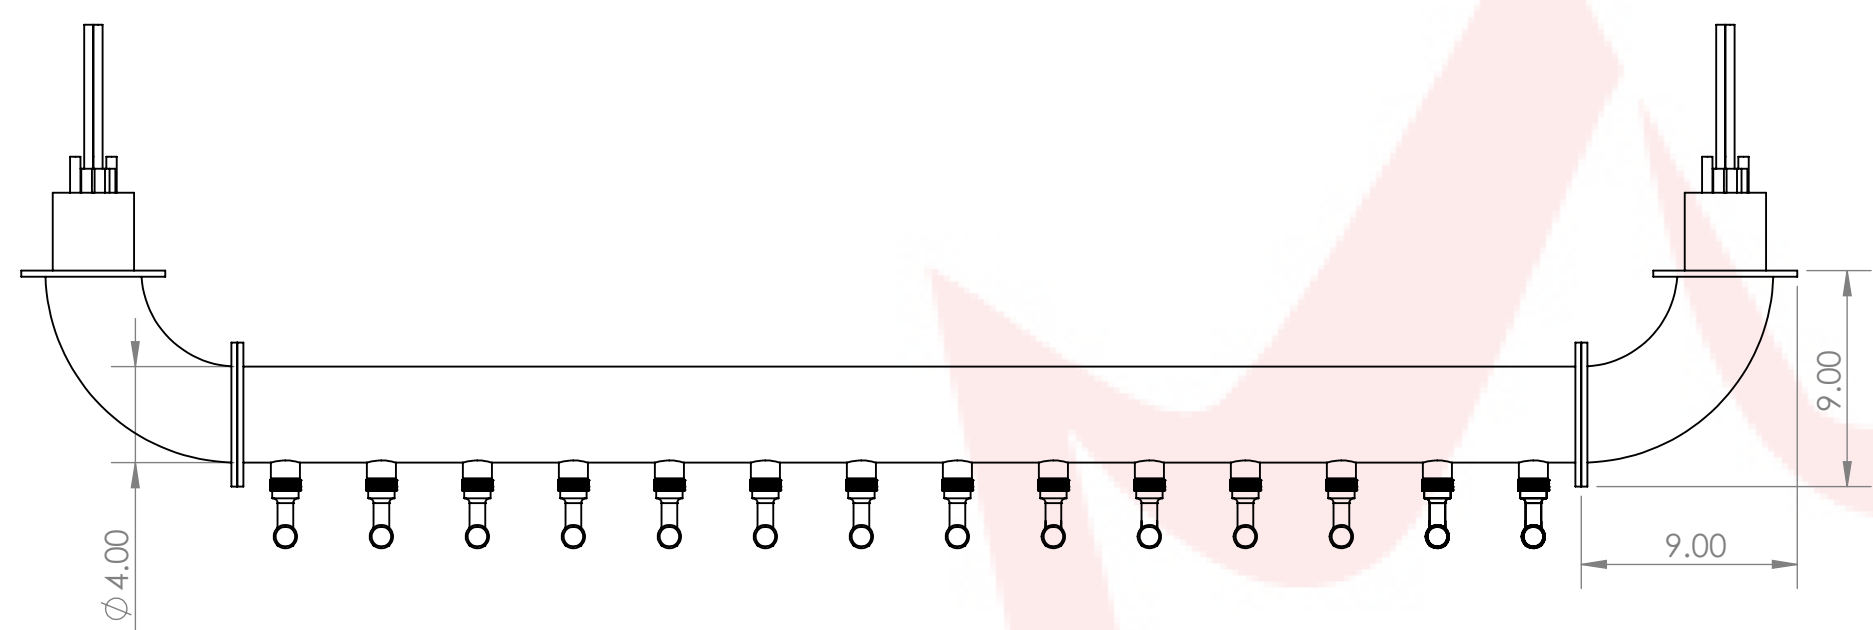

A B C D E F G H I J K L M N O P Q R S T U V W X

15
14
13
12
11
10
9
8
7
6
5
4
3
2
1

15
14
13
12
11
10
9
8
7
6
5
4
3
2
1

Isometric View
(For reference purpose only)

304SS tube connected to CBS NSF Flexible Total Barrier Tubing to 15lbs of Restriction

DETAIL A
SCALE 1 : 3

Name		Date	Title:	
Drawn by:	Canadian Beverage Supply Inc.	11/21/2022	14 Tap Lions Gate WM Tower	
Approved by:	VP Sales		Part Number:	Revision:
Material:	304 SS	Finish:	Polished SS	BB102645-14SSCK
Unless otherwise mentioned, dimensions are inches			SCALE: 1:8	SHEET 1 OF 1