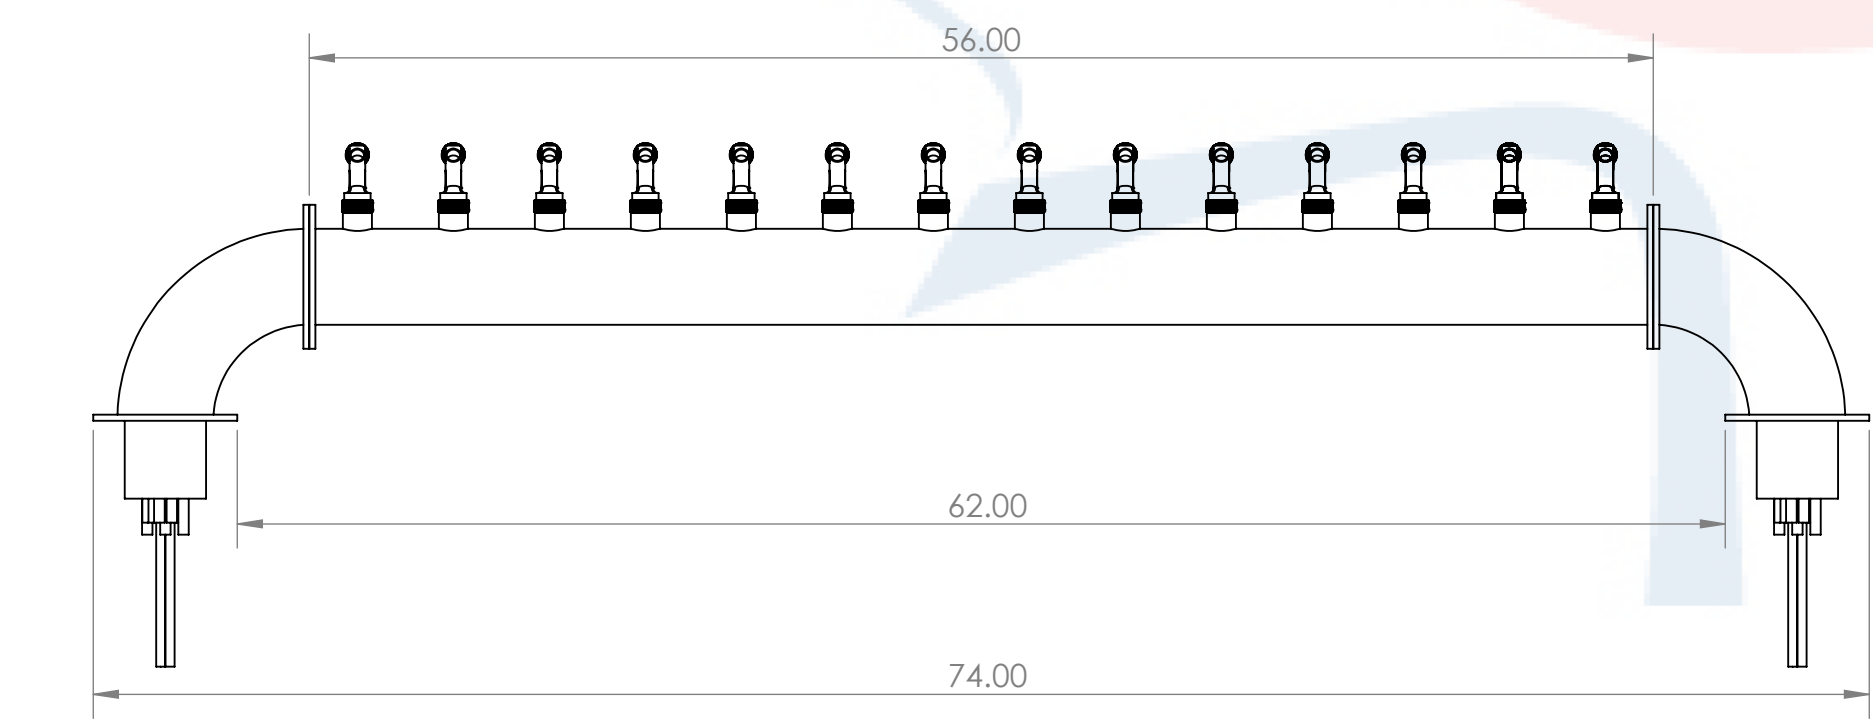

A B C D E F G H I J K L M N O P Q R S T U V W X

15
14
13
12
11
10
9
8
7
6
5
4
3
2
1

15
14
13
12
11
10
9
8
7
6
5
4
3
2
1

Isometric View
(For reference purpose only)

304SS tube connected to CBS NSF Flexible Total Barrier Tubing to 15lbs of Restriction

DETAIL A
SCALE 1 : 3

Name		Date	Title:	
Drawn by:	Canadian Beverage Supply Inc.	11/21/2022	14 Tap Lions Gate WM Tower	
Approved by:	VP Sales		Part Number:	Revision:
Material:	304 SS	Finish:	Polished SS	BB102645-14SSCK
Unless otherwise mentioned, dimensions are inches			SCALE: 1:8	SHEET 1 OF 1