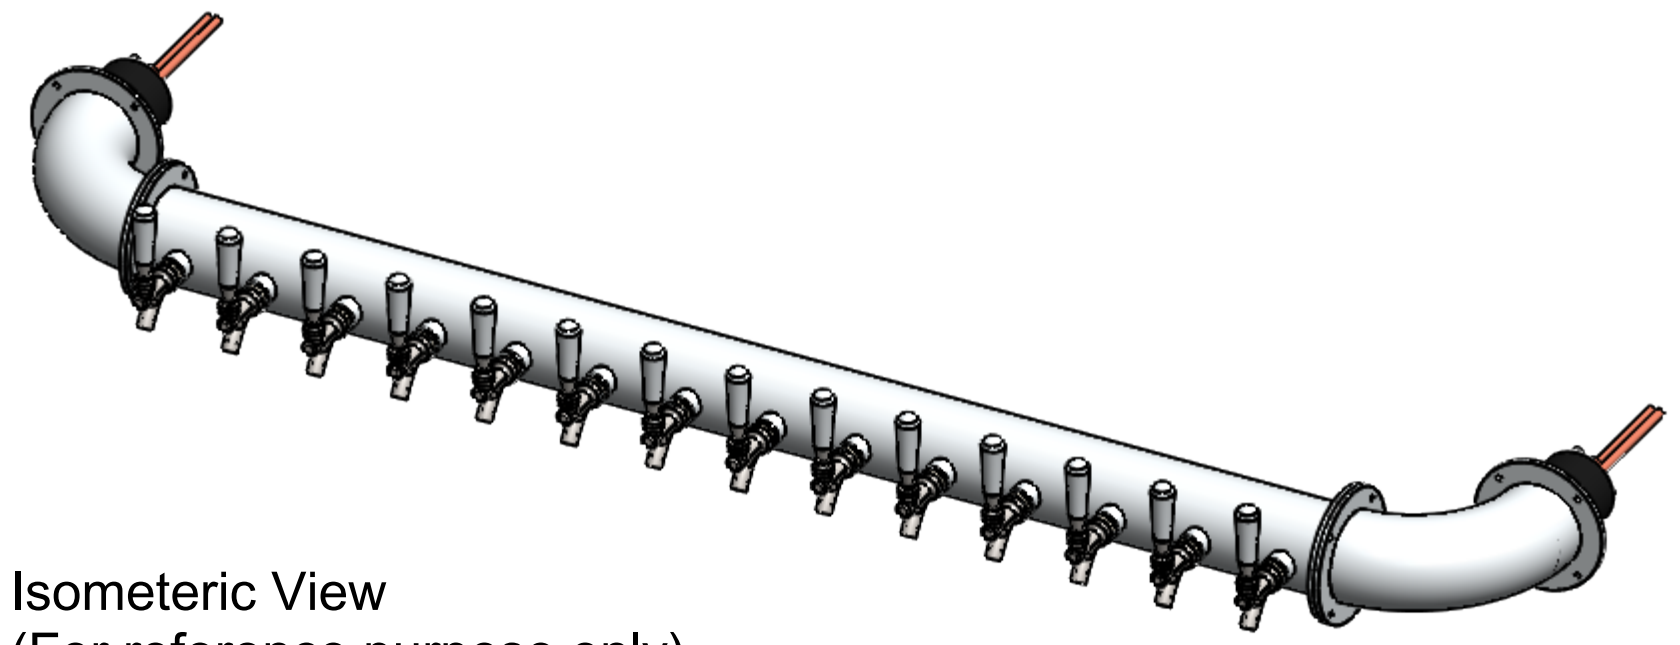

A B C D E F G H I J K L M N O P Q R S T U V W X

15
14
13
12
11
10
9
8
7
6
5
4
3
2
1

15
14
13
12
11
10
9
8
7
6
5
4
3
2
1

Isometric View
(For reference purpose only)

304SS tube connected to CBS NSF Flexible Total Barrier Tubing to 15lbs of Restriction

DETAIL A
SCALE 1 : 3

Name		Date	Title:	
Drawn by:	Canadian Beverage Supply Inc.	11/21/2022	14 Tap Lions Gate WM Tower	
Approved by:	VP Sales		Part Number:	Revision:
Material:	304 SS	Finish:	Polished SS	BB102645-14SSCK
Unless otherwise mentioned, dimensions are inches			SCALE: 1:8	SHEET 1 OF 1