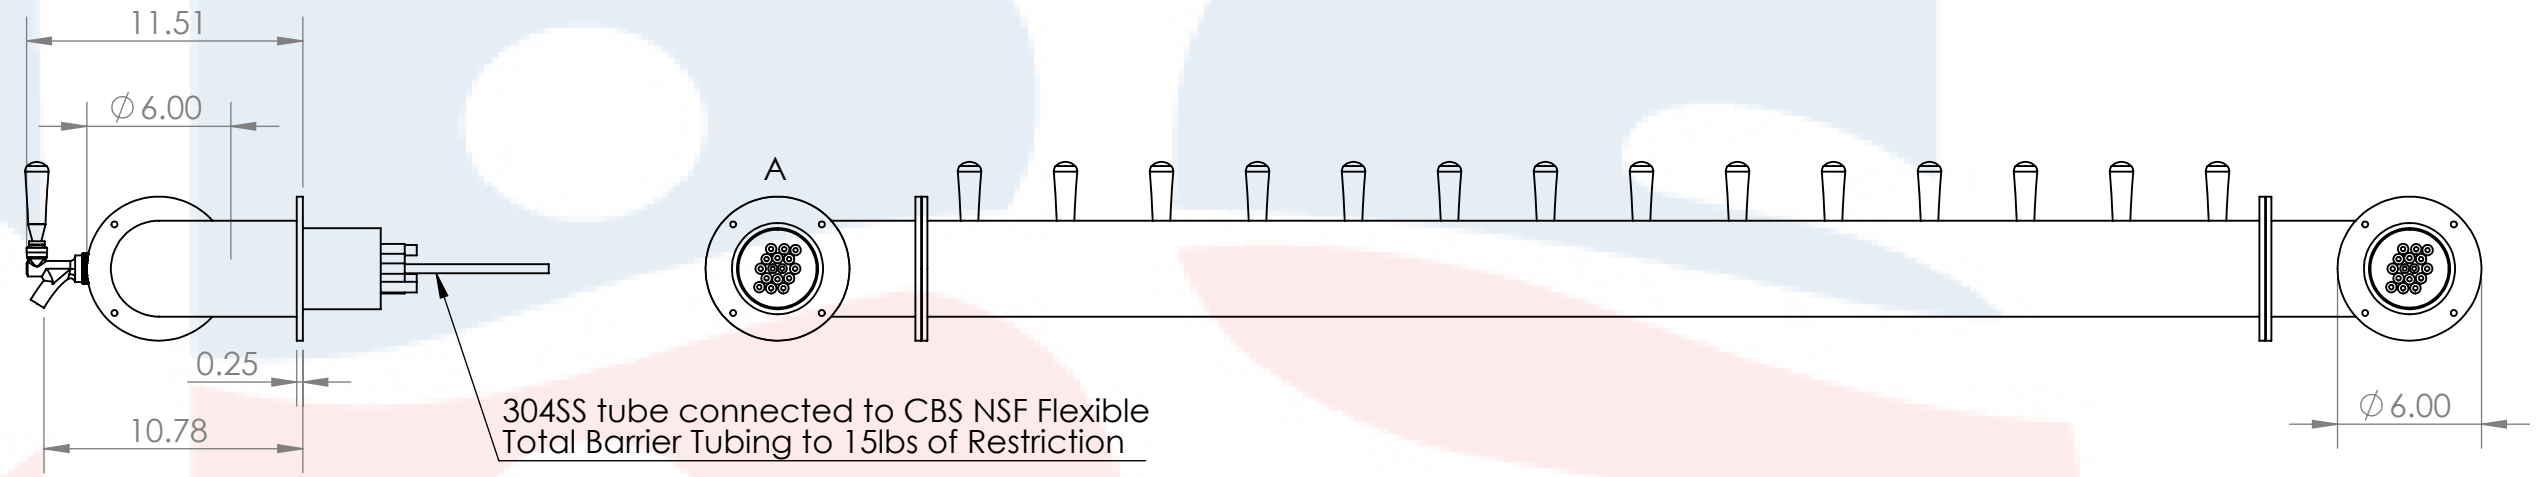

A B C D E F G H I J K L M N O P Q R S T U V W X

15
14
13
12
11
10
9
8
7
6
5
4
3
2
1

15
14
13
12
11
10
9
8
7
6
5
4
3
2
1

Isometric View
(For reference purpose only)

304SS tube connected to CBS NSF Flexible Total Barrier Tubing to 15lbs of Restriction

DETAIL A
SCALE 1 : 3

Name		Date	Title:	
Drawn by:	Canadian Beverage Supply Inc.	11/21/2022	14 Tap Lions Gate WM Tower	
Approved by:	VP Sales		Part Number:	Revision:
Material:	304 SS	Finish:	Polished SS	BB102645-14SSCK
Unless otherwise mentioned, dimensions are inches			SCALE: 1:8	SHEET 1 OF 1